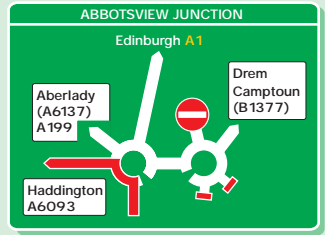

Section Detail

P VISITORS TO ANDERSON STRATHERN SOLICITORS ARE ADVISED TO USE THE LONG STAY CAR PARK ADJACENT TO TESCO'S CAR PARK

Anderson Strathern
 East Lothian Office
 14 Court Street
 Haddington EH41 3JA

Tel: 01620 822 127
 Fax: 01620 825 839
 Email: info@andersonstrathern.co.uk
 Website: www.andersonstrathern.co.uk

Public Transport

- By Air**  Edinburgh Airport is approximately 30 - 45 minutes drive away.
- By Rail**  Edinburgh Waverley Station is approximately 30 minutes away by taxi.
- NB:**  There is a 3 hour maximum stay in Tesco's car park.

Locator Map