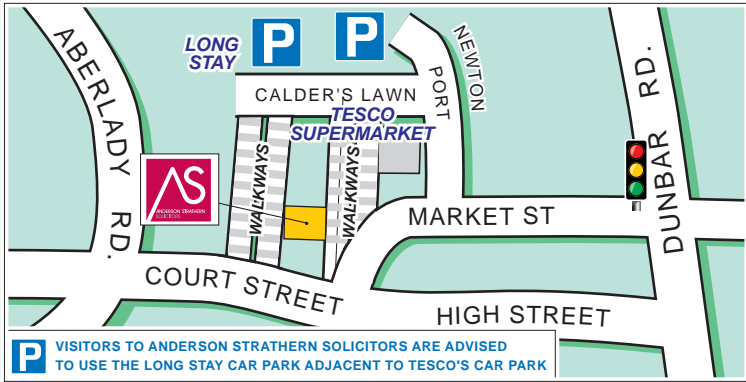

**Section Detail**

**P** VISITORS TO ANDERSON STRATHERN SOLICITORS ARE ADVISED TO USE THE LONG STAY CAR PARK ADJACENT TO TESCO'S CAR PARK

**Anderson Strathern**  
 East Lothian Office  
 14 Court Street  
 Haddington EH41 3JA

- By Air**  Edinburgh Airport is approximately 30 - 45 minutes drive away.
- By Rail**  Edinburgh Waverley Station is approximately 30 minutes away by taxi.
- NB:**  There is a 3 hour maximum stay in Tesco's car park.

**Locator Map**