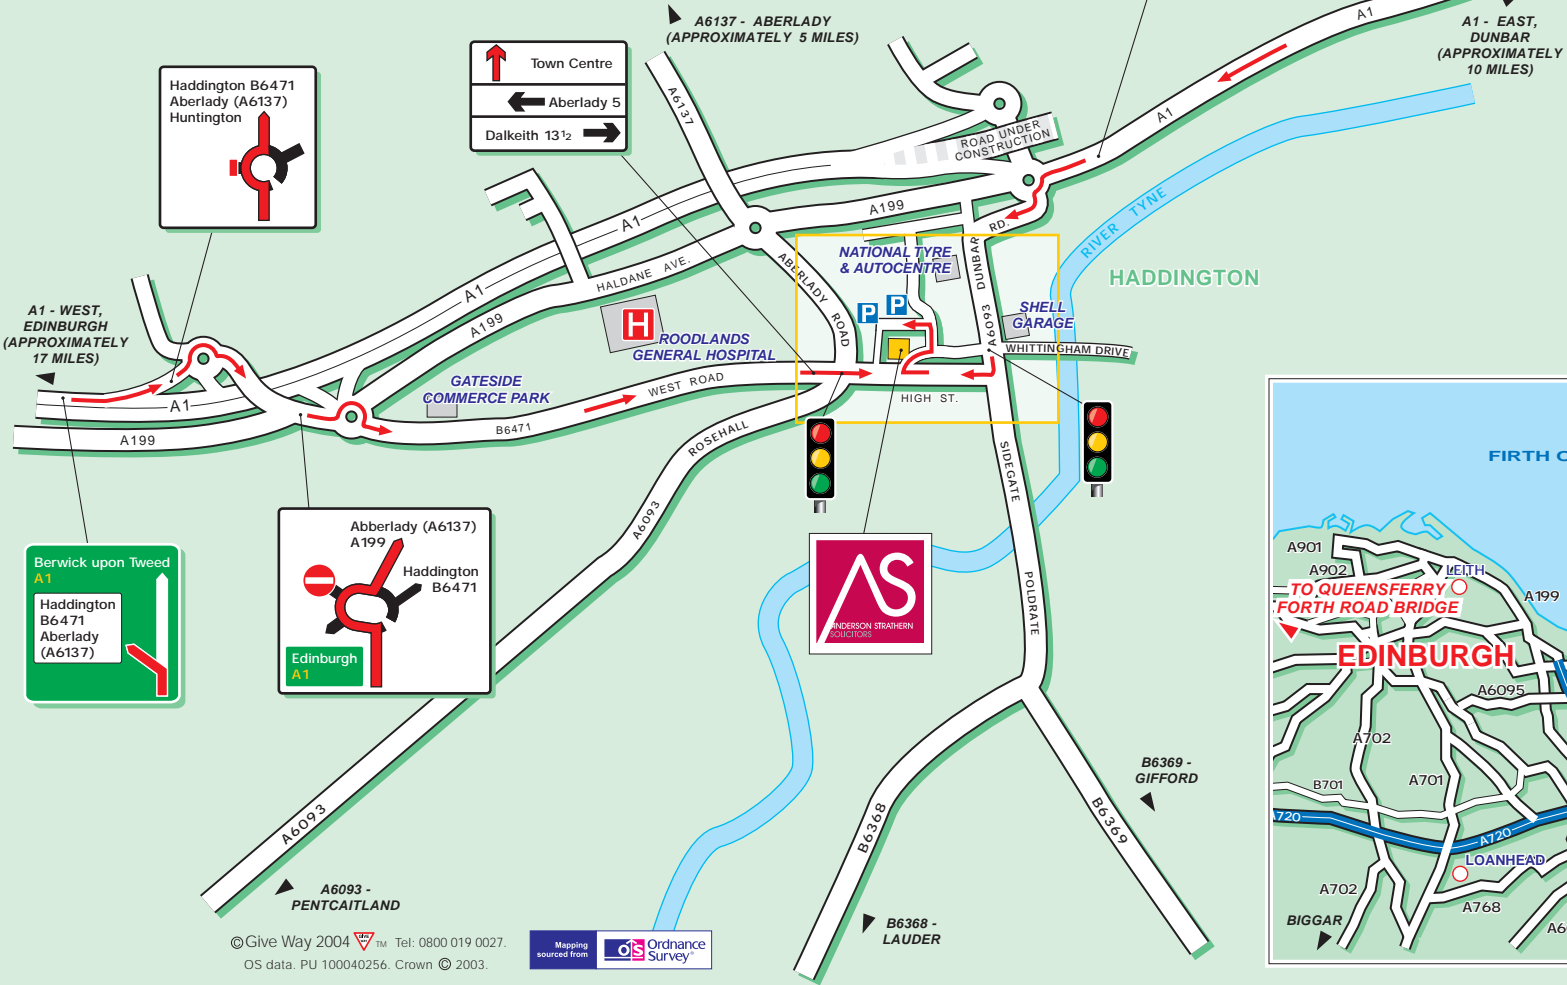

Section Detail

P VISITORS TO ANDERSON STRATHERN SOLICITORS ARE ADVISED TO USE THE LONG STAY CAR PARK ADJACENT TO TESCO'S CAR PARK

Anderson Strathern
 East Lothian Office
 14 Court Street
 Haddington EH41 3JA

Tel: 01620 822 127
 Fax: 01620 825 839
 Email: info@andersonstrathern.co.uk
 Website: www.andersonstrathern.co.uk

Public Transport

- By Air**  Edinburgh Airport is approximately 30 - 45 minutes drive away.
- By Rail**  Edinburgh Waverley Station is approximately 30 minutes away by taxi.
- NB:**  There is a 3 hour maximum stay in Tesco's car park.

Locator Map