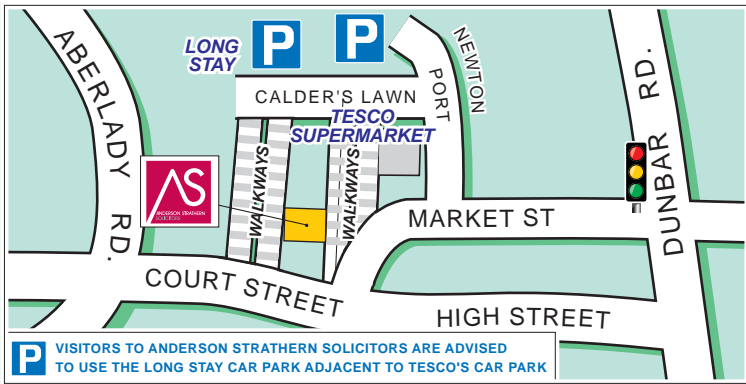

Section Detail

P VISITORS TO ANDERSON STRATHERN SOLICITORS ARE ADVISED TO USE THE LONG STAY CAR PARK ADJACENT TO TESCO'S CAR PARK

Anderson Strathern
 East Lothian Office
 14 Court Street
 Haddington EH41 3JA

Tel: 01620 822 127
 Fax: 01620 825 839
 Email: info@andersonstrathern.co.uk
 Website: www.andersonstrathern.co.uk

Public Transport

- By Air**  Edinburgh Airport is approximately 30 - 45 minutes drive away.
- By Rail**  Edinburgh Waverley Station is approximately 30 minutes away by taxi.
- NB:**  There is a 3 hour maximum stay in Tesco's car park.

Locator Map