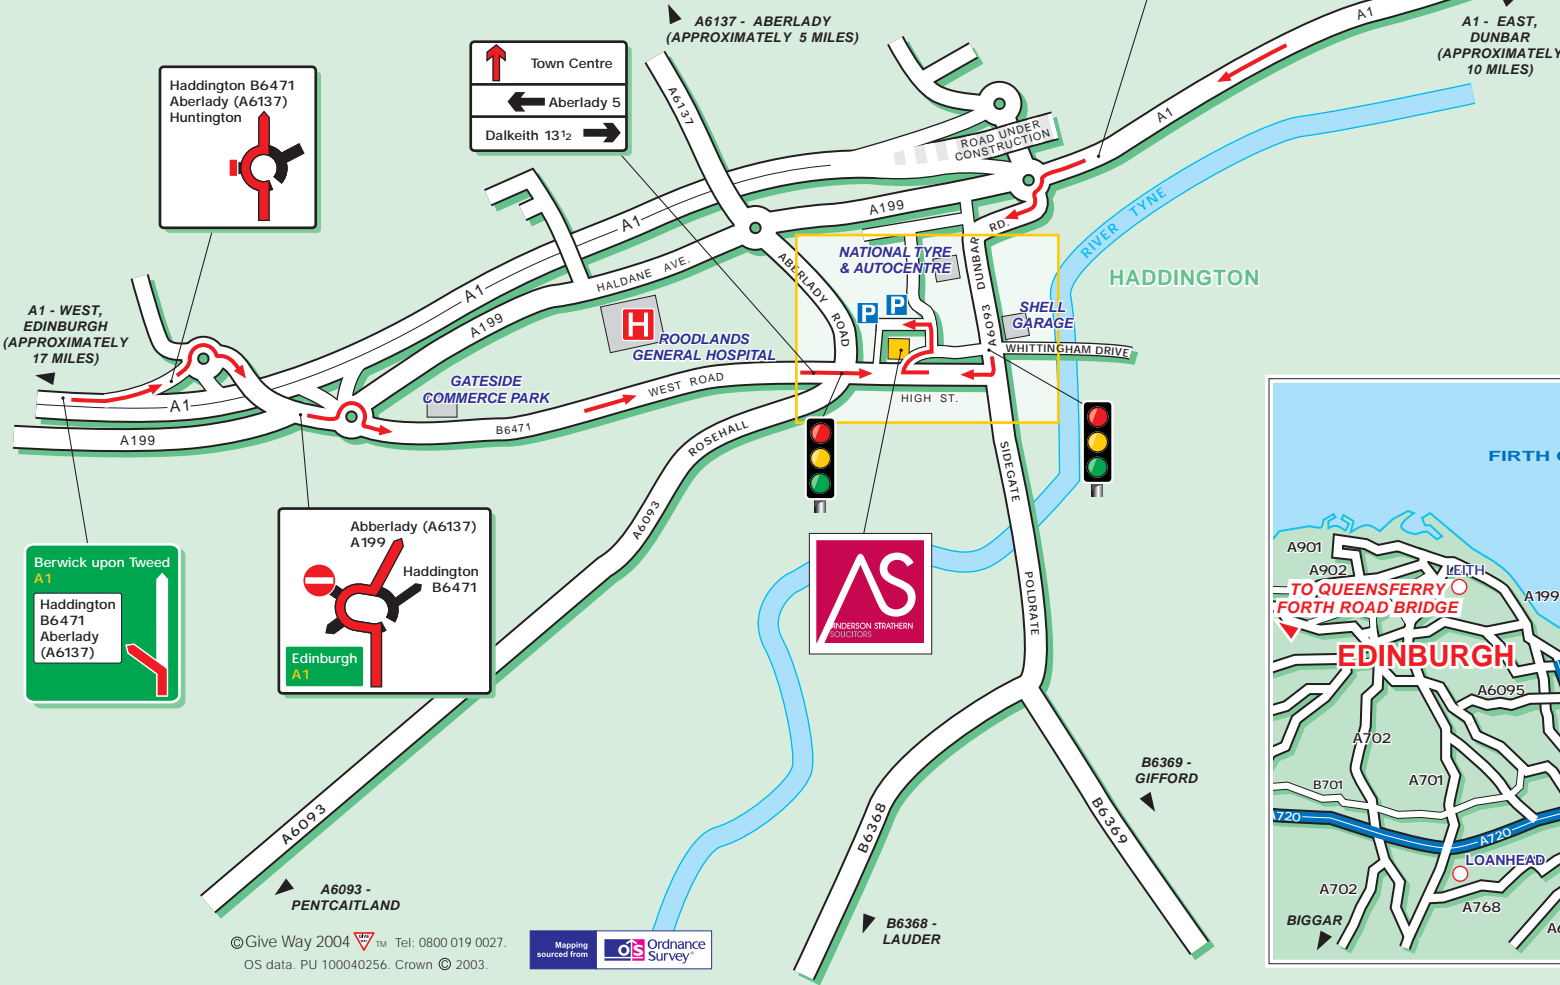

**Section Detail**

**P** VISITORS TO ANDERSON STRATHERN SOLICITORS ARE ADVISED TO USE THE LONG STAY CAR PARK ADJACENT TO TESCO'S CAR PARK

**Anderson Strathern**  
 East Lothian Office  
 14 Court Street  
 Haddington EH41 3JA

- By Air**  Edinburgh Airport is approximately 30 - 45 minutes drive away.
- By Rail**  Edinburgh Waverley Station is approximately 30 minutes away by taxi.
- NB:**  There is a 3 hour maximum stay in Tesco's car park.

**Locator Map**