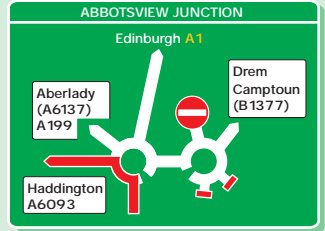

**Section Detail**

**P** VISITORS TO ANDERSON STRATHERN SOLICITORS ARE ADVISED TO USE THE LONG STAY CAR PARK ADJACENT TO TESCO'S CAR PARK

**Anderson Strathern**  
 East Lothian Office  
 14 Court Street  
 Haddington EH41 3JA

- By Air**  Edinburgh Airport is approximately 30 - 45 minutes drive away.
- By Rail**  Edinburgh Waverley Station is approximately 30 minutes away by taxi.
- NB:**  There is a 3 hour maximum stay in Tesco's car park.

**Locator Map**